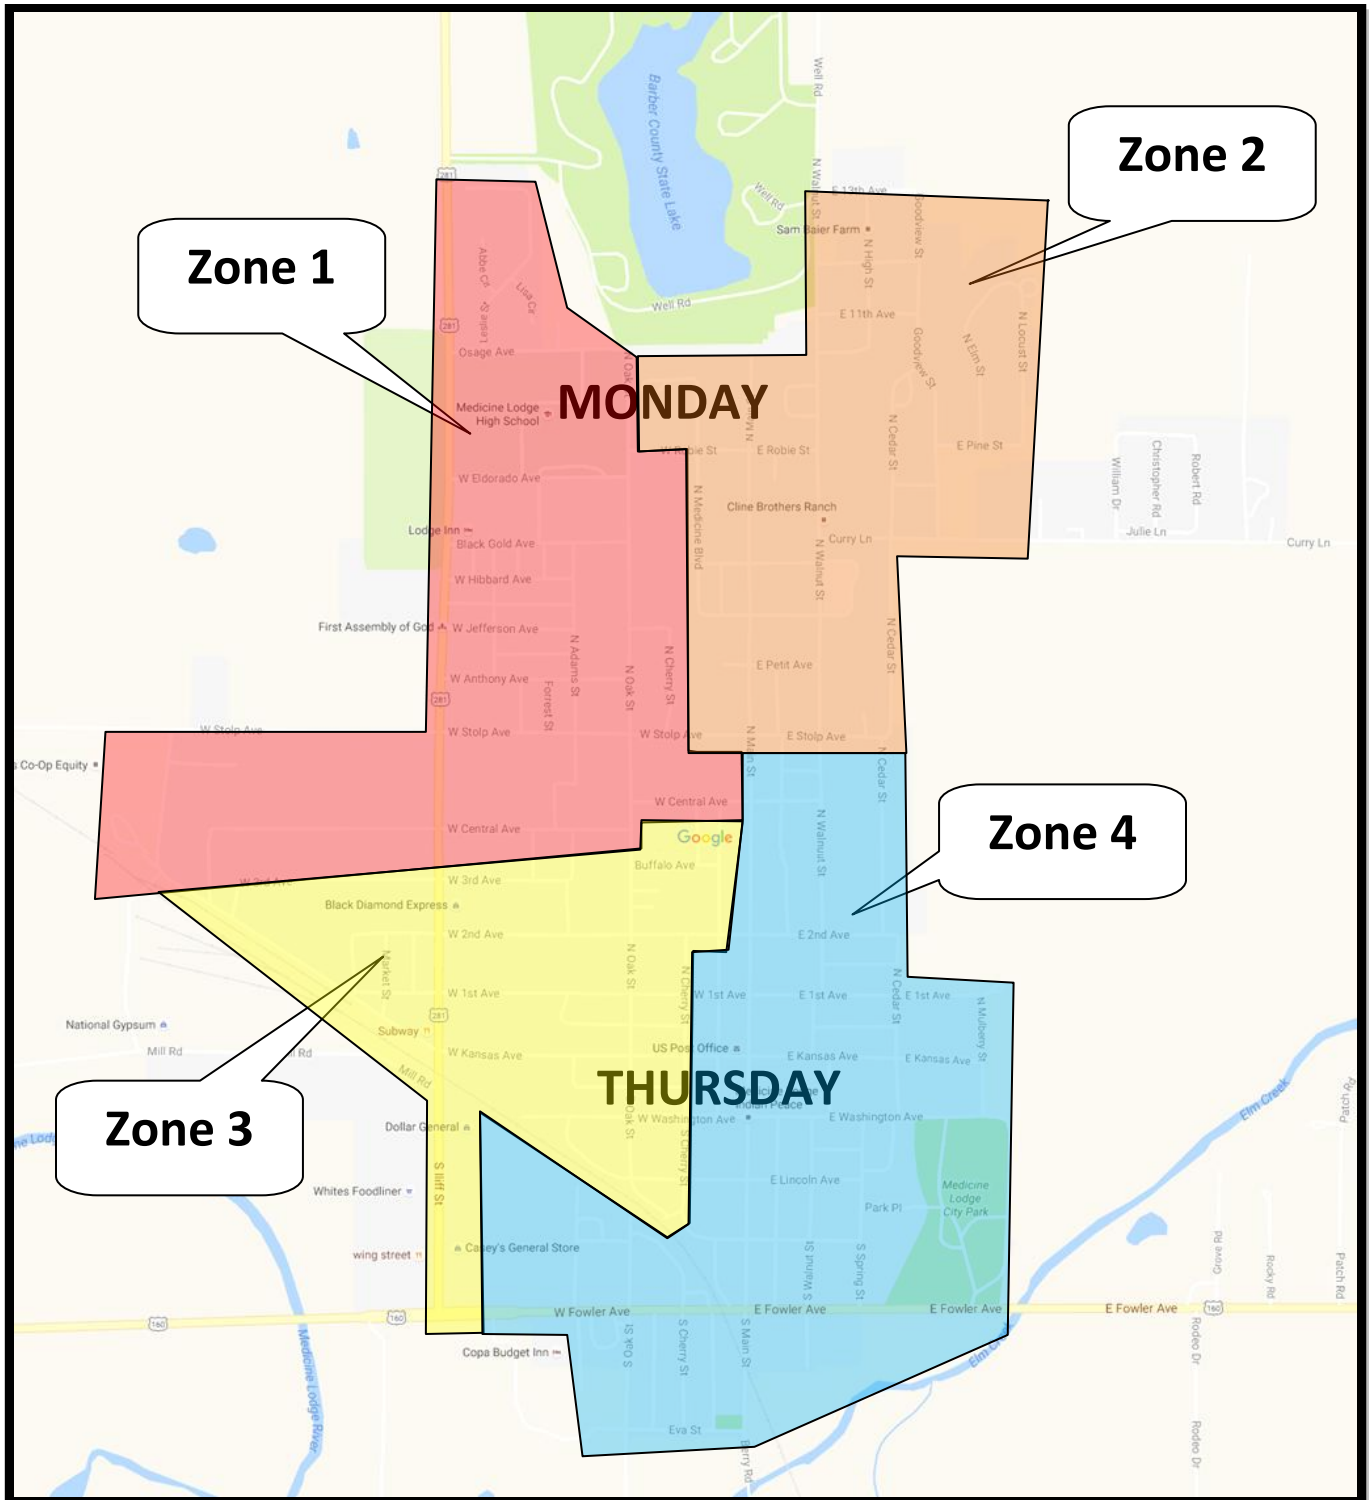

Medicine Lodge Trash & Recycling: See color-coded Calendar for schedule

Red & Orange: Monday Trash Pickup, & every-other-week recycling

Yellow & Blue: Thursday Trash Pickup, & every-other-week recycling

*See Calendar for Recycle Schedule