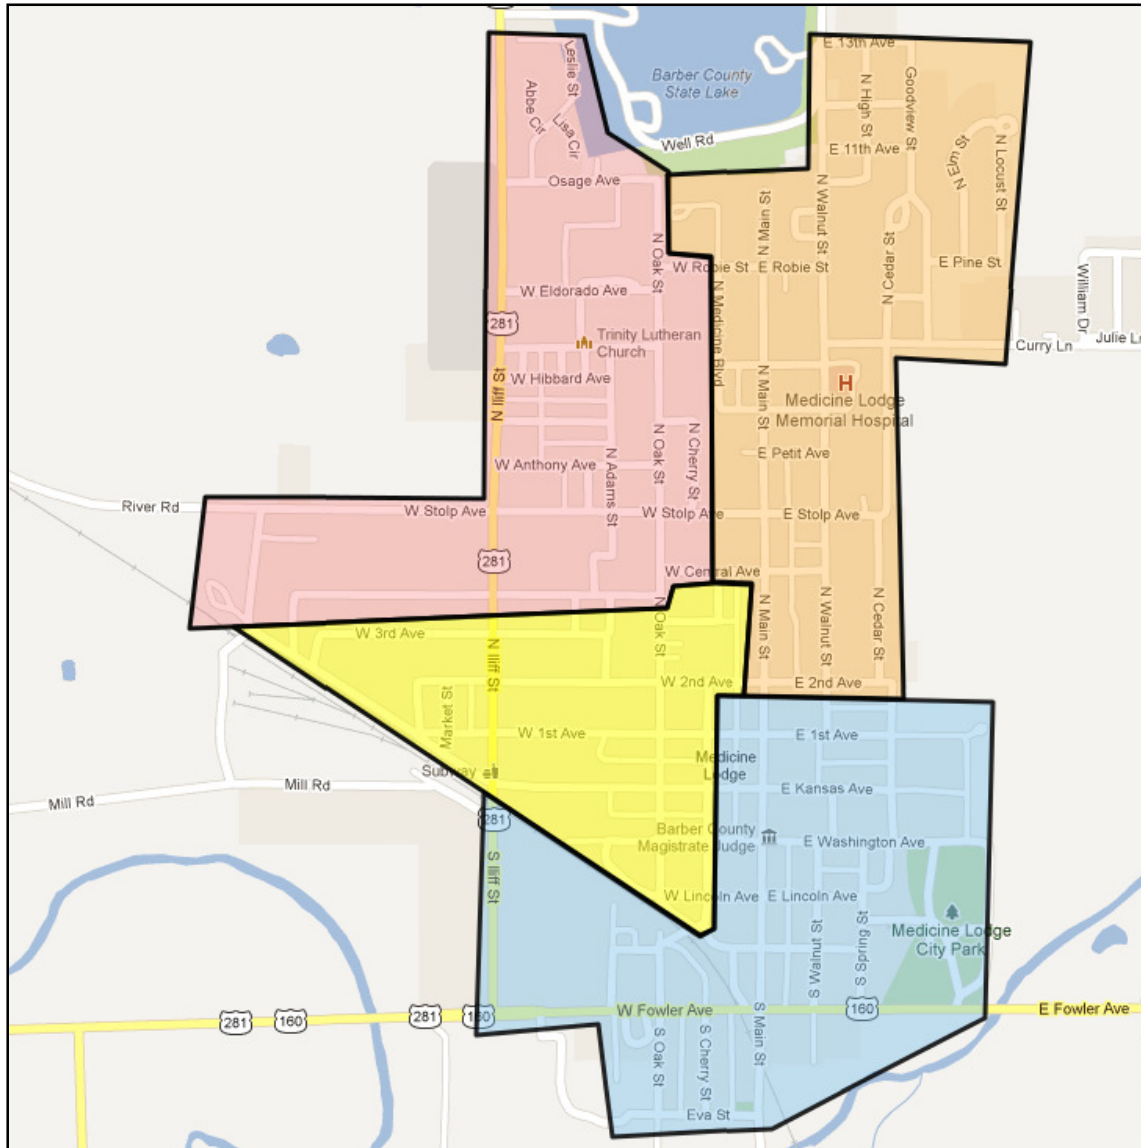

## City of Medicine Lodge - Trash & Recycling Map

### TRASH

**Red & Orange** : Trash pickup is on Monday, starting April 1.

**Yellow & Blue** : Trash pickup is on Thursday, starting April 4.

View online at: <http://bit.ly/YoB1fP>

### RECYCLING

**Orange** : Every other week recycling, starting Monday, April 1.

**Blue** : Every other week recycling, starting Thursday, April 4

**Red** : Every other week recycling, starting Monday, April 8.

**Yellow** : Every other week recycling, starting Thursday, April 11.